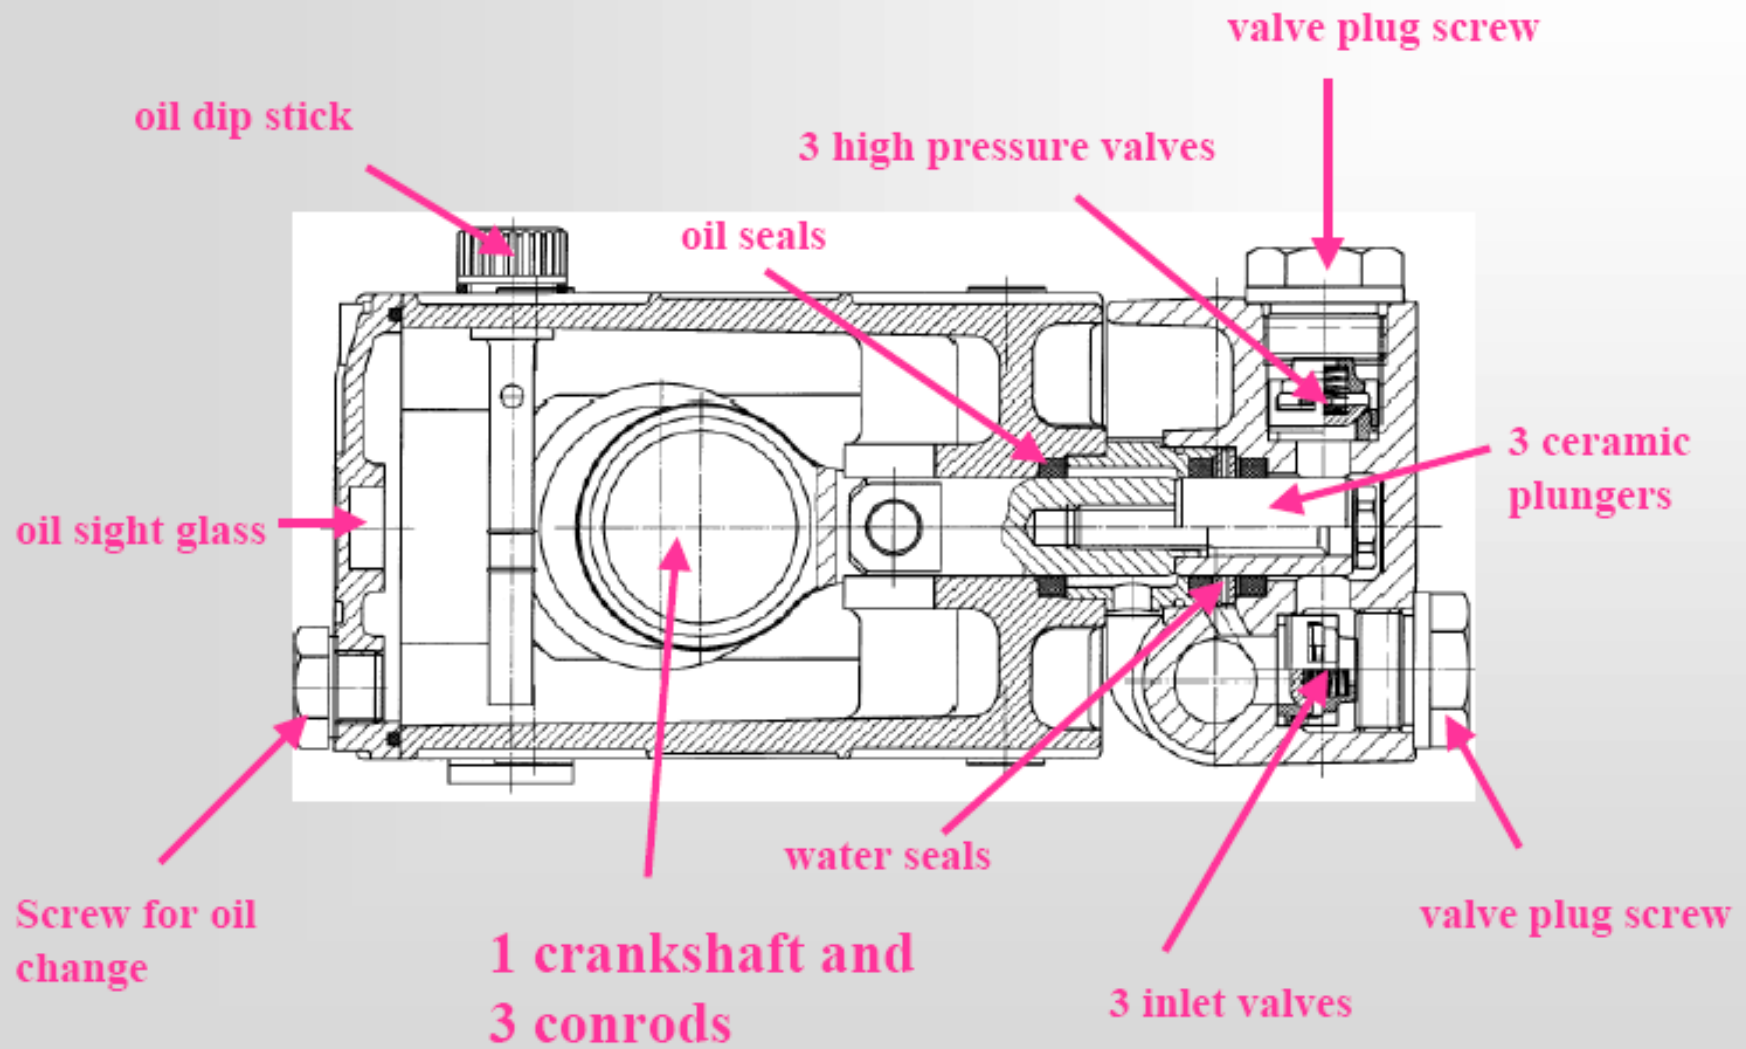

main switch for pump cold and hot water operation

temperature control for hot water operation

pressure indicator

diagnostic led light system

Chemical 2 point dosing valve, to use 2 different chemicals

made in Germany

shematic drawing of the pump

top view of the heater

diesel oil valve

ignition electrodes

sight glass

exhaust exit

the ignition and burning system

The electric power panel