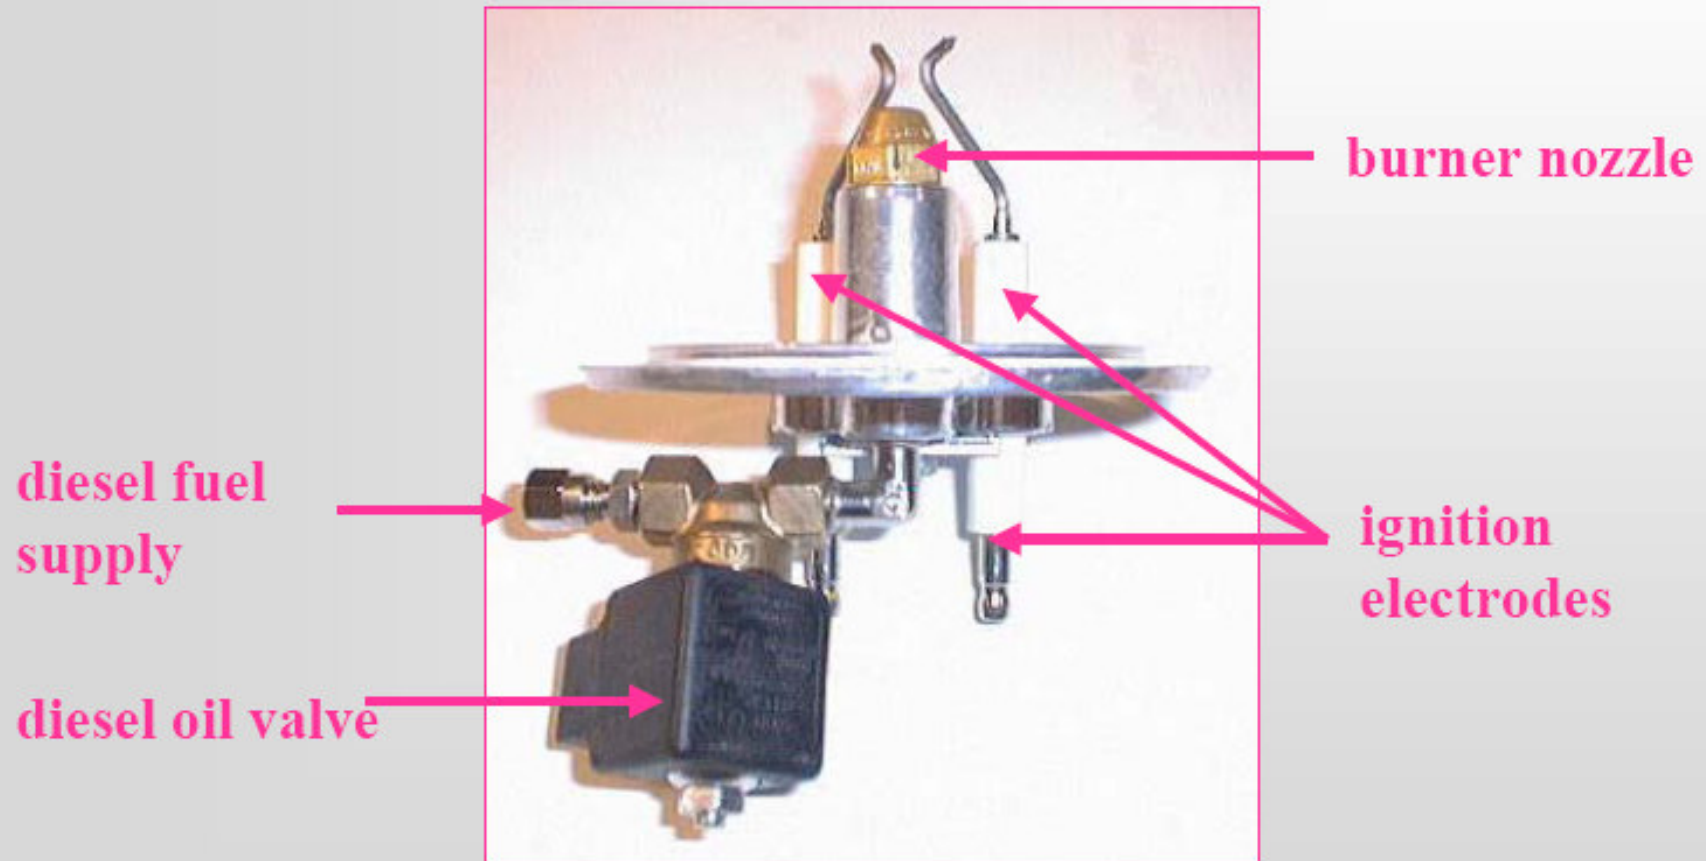

Waschbär 203KNPX

400 Volt, 3 – phase,
6,2 KW electric motor
200 bar / 1000 l/h

made in Germany

... some details

hour meter

anti lime dosing chemical

diesel oil tank 25 liter

chemical tank 25 liter

main switch for pump cold and hot water operation

temperature control for hot water operation

pressure indicator

diagnostic led light system

Chemical 2 point dosing valve, to use 2 different chemicals

made in Germany

**Brass pump head,
3 ceramic plungers
slow runnin,
with only 1400 rpm**

unloadervalue

The pump, 1400 rpm only

made in Germany

brass pump head

crankshaft

high pressure outlet

water inlet

shematic drawing of the pump

top view of the heater

diesel oil valve

ignition electrodes

sight glass

exhaust exit

the ignition and burning system

The electric power panel