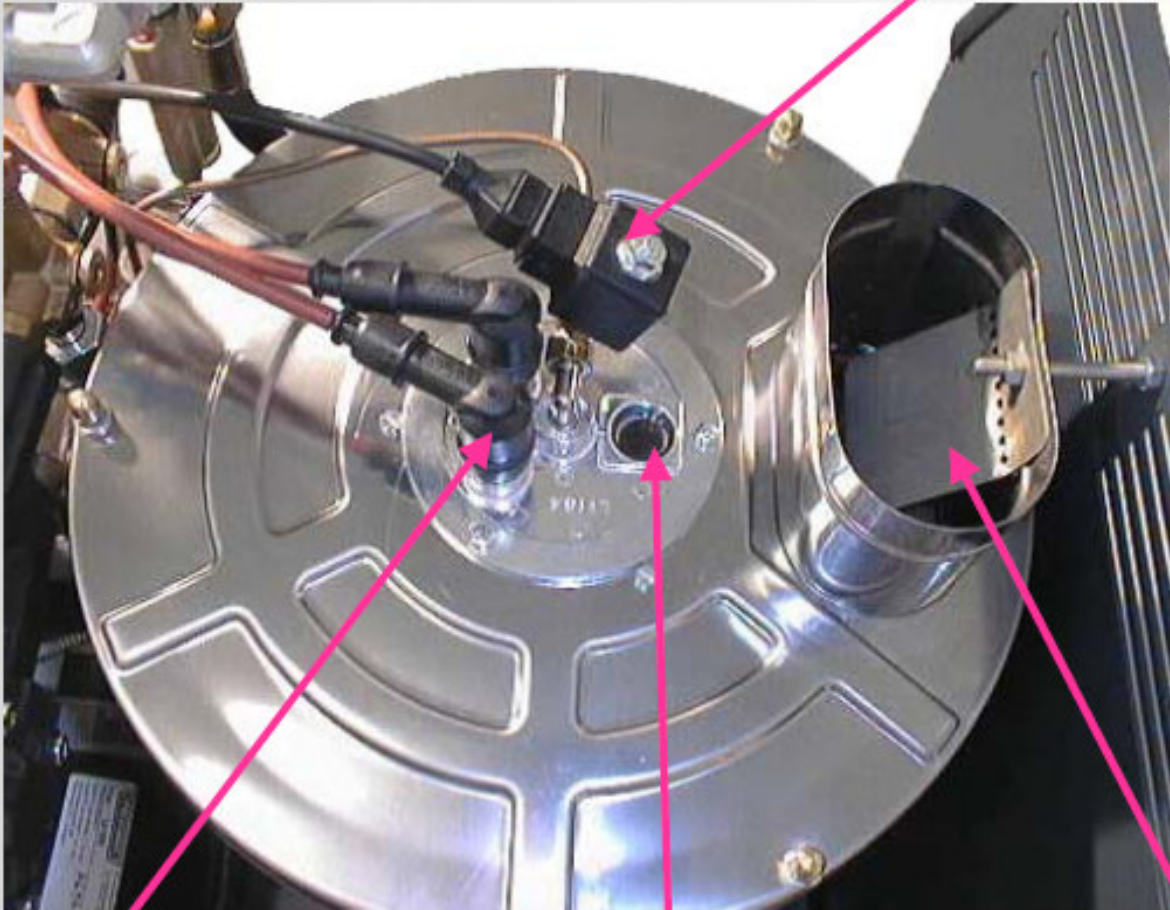

main switch for pump cold and hot water operation

temperature control for hot water operation

pressure indicator

diagnostic led light system

Chemical 2 point dosing valve, to use 2 different chemicals

made in Germany

**Brass pump head,
3 ceramic plungers
slow runnin,
with only 1400 rpm**

unloadervalue

The pump, 1400 rpm only

made in Germany

brass pump head

crankshaft

high pressure outlet

water inlet

shematic drawing of the pump

top view of the heater

diesel oil valve

ignition electrodes

sight glass

exhaust exit

the ignition and burning system

The electric power panel

pilot
transformer to
24 V safety
voltage

main contactor

fuse block

pc-board

standard accessories for all models

Variopress, adjusting the pressure by simply turning

- 1) 10 m quality high pressure hose 400 bar 2 steel inlets
- 2) pistol cup 3000 long with pressure adjustment „variopress“
- 3) lance stainless steel with nozzle and nozzle protection