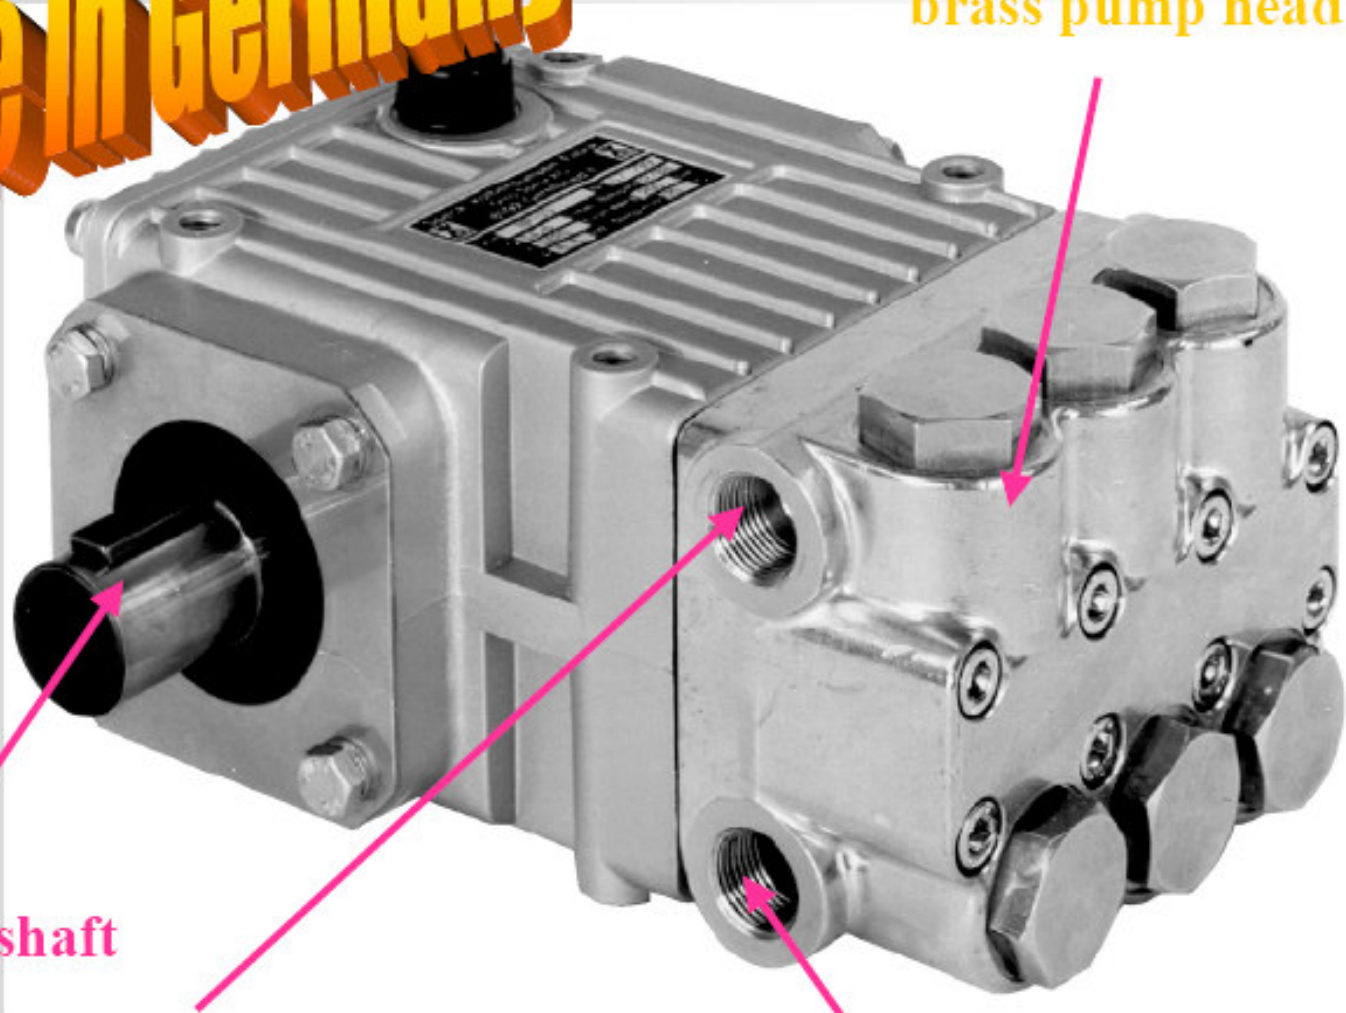

Waschbär 203KNPX

400 Volt, 3 – phase,
6,2 KW electric motor
200 bar / 1000 l/h

made in Germany

... some details

hour meter

anti lime dosing chemical

diesel oil tank 25 liter

chemical tank 25 liter

main switch for pump cold and hot water operation

temperature control for hot water operation

pressure indicator

diagnostic led light system

Chemical 2 point dosing valve, to use 2 different chemicals

made in Germany

**Brass pump head,
3 ceramic plungers
slow runnin,
with only 1400 rpm**

unloadervalue

The pump, 1400 rpm only

made in Germany

brass pump head

crankshaft

high pressure outlet

water inlet

shematic drawing of the pump

top view of the heater

diesel oil valve

ignition electrodes

sight glass

exhaust exit

the ignition and burning system

The electric power panel