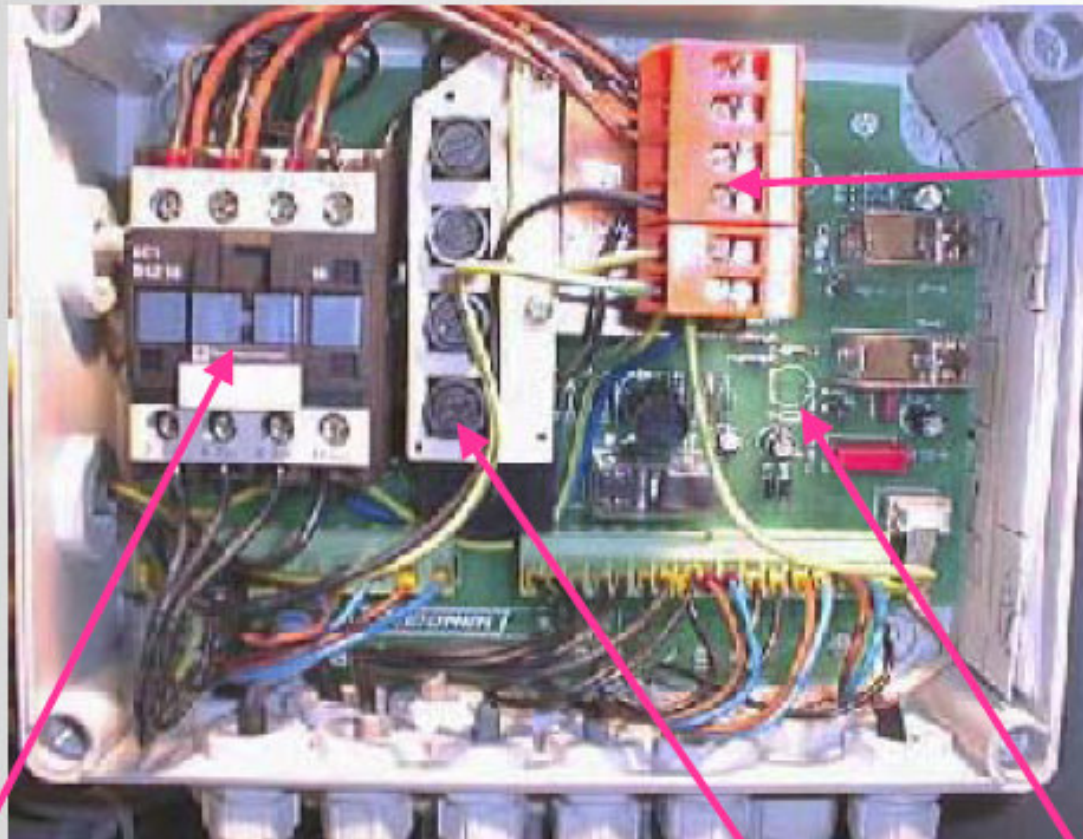

main switch for pump cold and hot water operation

temperature control for hot water operation

pressure indicator

diagnostic led light system

Chemical 2 point dosing valve, to use 2 different chemicals

made in Germany

shematic drawing of the pump

top view of the heater

diesel oil valve

ignition electrodes

sight glass

exhaust exit

the ignition and burning system

The electric power panel

pilot
transformer to
24 V safety
voltage

main contactor

fuse block

pc-board

standard accessories for all models

Variopress, adjusting the pressure by simply turning

- 1) 10 m quality high pressure hose 400 bar 2 steel inlets
- 2) pistol cup 3000 long with pressure adjustment „variopress“
- 3) lance stainless steel with nozzle and nozzle protection