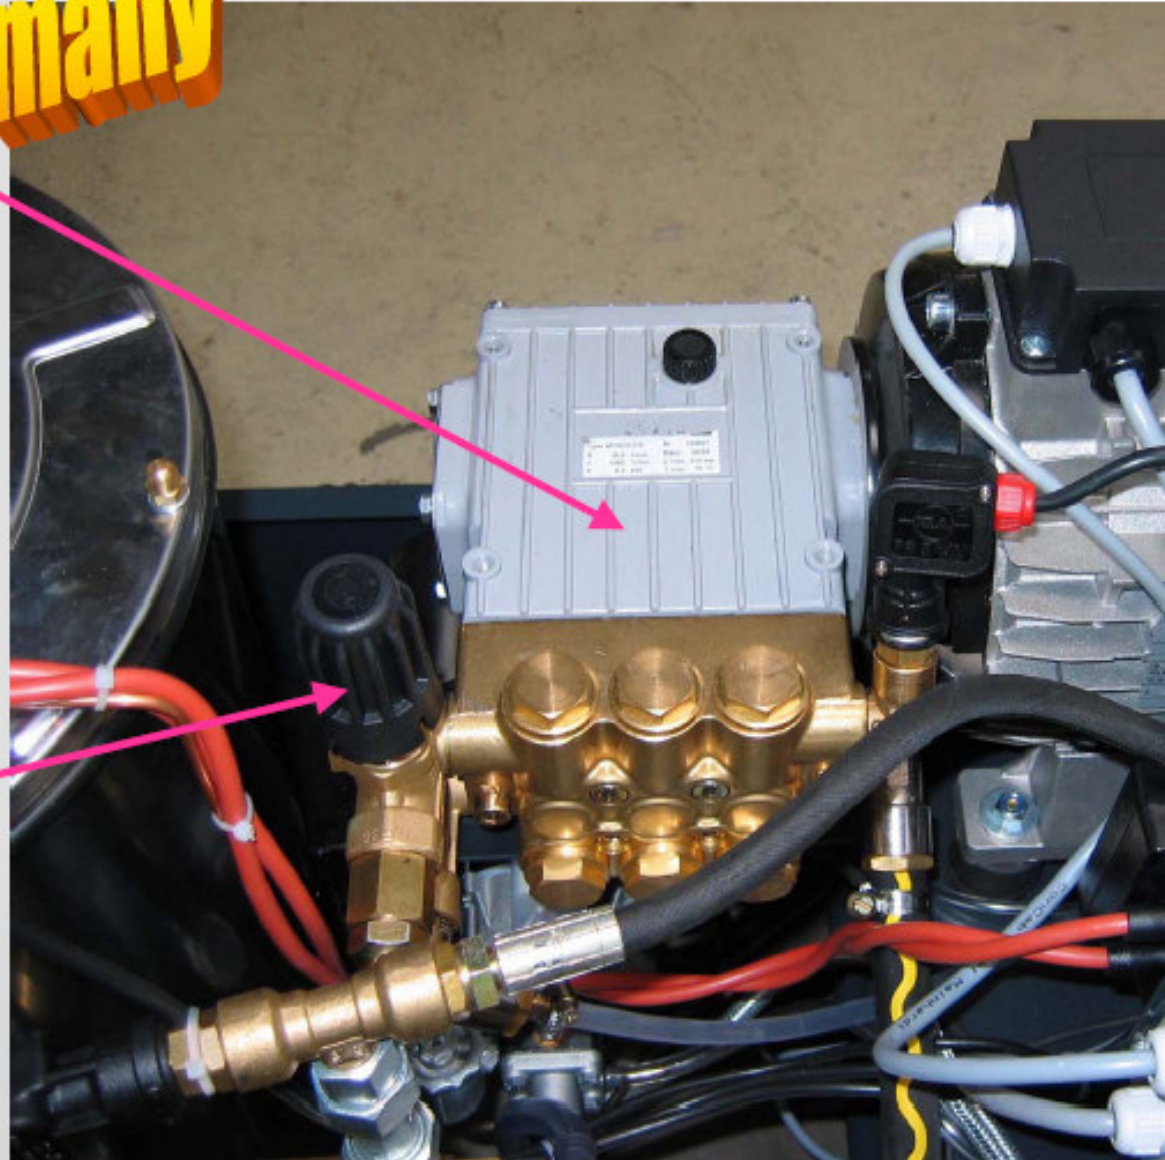

Waschbär 203KNPX

400 Volt, 3 – phase,
6,2 KW electric motor
200 bar / 1000 l/h

made in Germany

... some details

hour meter

anti lime dosing chemical

diesel oil tank 25 liter

chemical tank 25 liter

main switch for pump cold and hot water operation

temperature control for hot water operation

pressure indicator

diagnostic led light system

Chemical 2 point dosing valve, to use 2 different chemicals

made in Germany

**Brass pump head,
3 ceramic plungers
slow runnin,
with only 1400 rpm**

unloadervalue

The pump, 1400 rpm only

made in Germany

brass pump head

crankshaft

high pressure outlet

water inlet

shematic drawing of the pump

top view of the heater

diesel oil valve

ignition electrodes

sight glass

exhaust exit

the ignition and burning system

The electric power panel